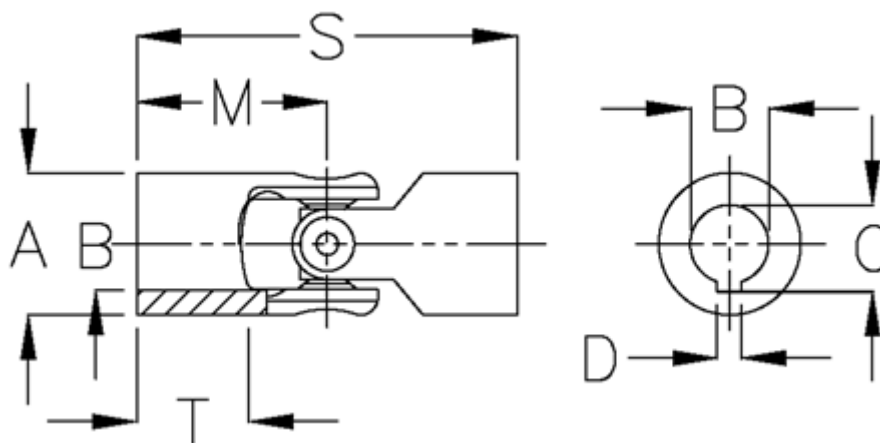

Data Sheet

Article number: 07640413

Description: Single cross joint w/needle bearing
Short version, 0.640.413

Measures

A	= 40
B H7	= 20
C	= 28.3
D	= 8
M	= 41.0
MD max N m	= 80
s	= 82
T	= 20